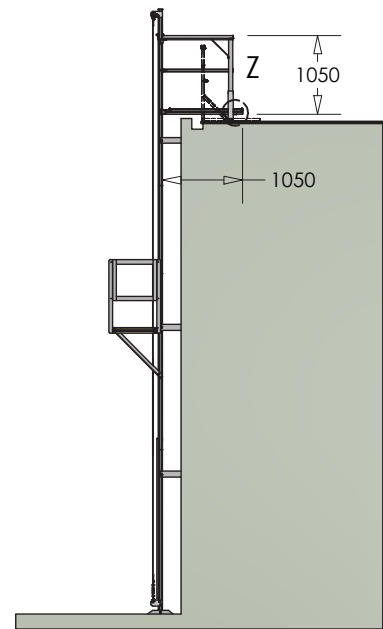

RL430 MIDWAY  
REST PLATFORM

**NOTES:**

- VERTICAL - 90°
- MAX HEIGHT - 6000mm
- SHOWN WITH ADJUSTABLE LANDING KIT
- FALL PROTECTION REQUIRED 2000mm EACH SIDE OF LADDER HEAD
- SHOWN WITH RL430 MIDWAY REST PLATFORM

DETAIL Z ( 1 : 10 )