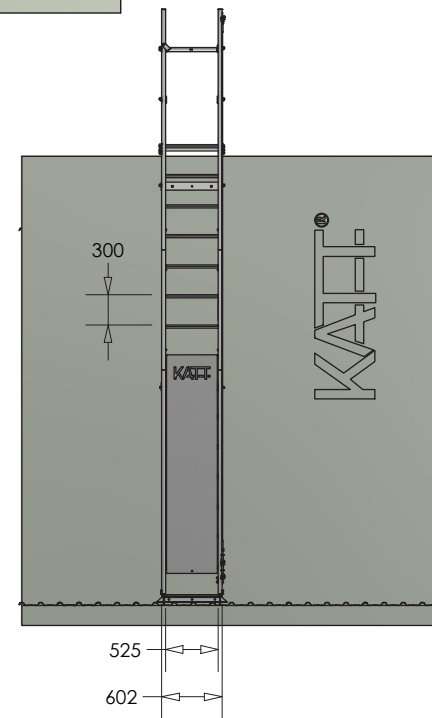

DETAIL Z ( 1 : 10 )

- NOTES:
- VERTICAL - 90°
  - MAX HEIGHT - 6000mm
  - SHOWN WITH ADJUSTABLE PARAPET LANDING WITH TELESCOPIC GUARDRAILS
  - FALL PROTECTION REQUIRED 2m EACH SIDE OF LADDER HEAD
  - SHOWN WITH RL436 KATT LADDER HEAD BAR