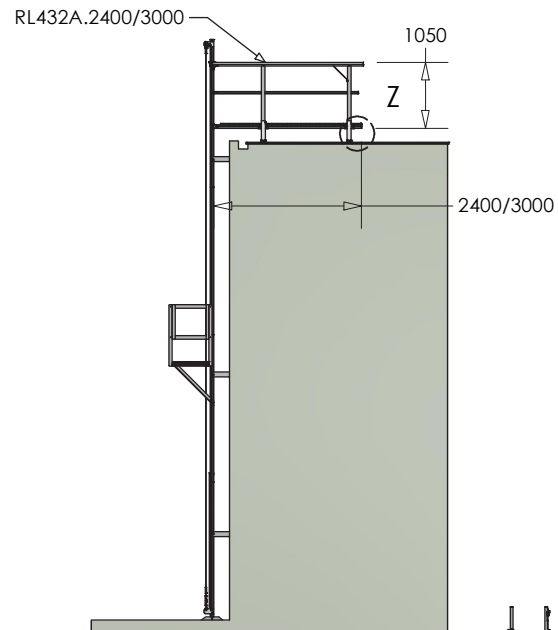

- NOTES:
- VERTICAL - 90°
  - MAX HEIGHT - 12000mm
  - SHOWN WITH RL432A.2400/3000 ADJUSTABLE LANDING PLATFORM
  - SHOWN WITH RL430 MIDWAY REST PLATFORM
  - SHOWN WITH RL436 KATT LADDER HEAD BAR

DETAIL Z ( 1 : 10 )