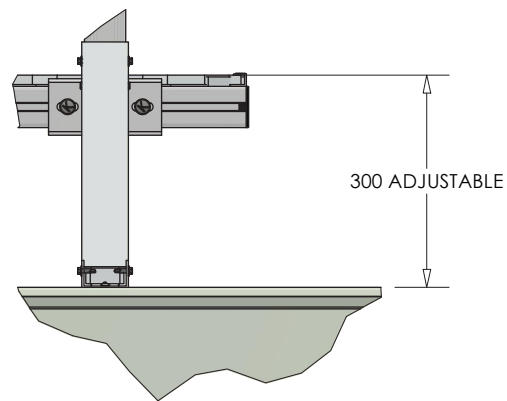

- NOTES:
- VERTICAL - 90°
  - MAX HEIGHT - 12000mm
  - SHOWN WITH RL432A.2400/3000 ADJUSTABLE LANDING PLATFORM
  - SHOWN WITH RL430 MIDWAY REST PLATFORM
  - SHOWN WITH RL436 KATT LADDER HEAD BAR

DETAIL Z ( 1 : 10 )