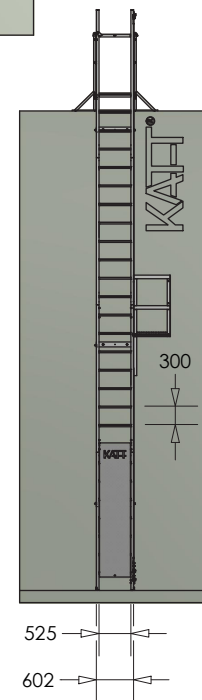

- NOTES:
- VERTICAL - 90°
  - MAX HEIGHT - 12000mm
  - SHOWN WITH RL432A.2400/3000 ADJUSTABLE LANDING PLATFORM
  - SHOWN WITH RL430 MIDWAY REST PLATFORM
  - SHOWN WITH RL436 KATT LADDER HEAD BAR

DETAIL Z ( 1 : 10 )

*This drawing remains the property of Kattsafe and may not be changed without written permission*